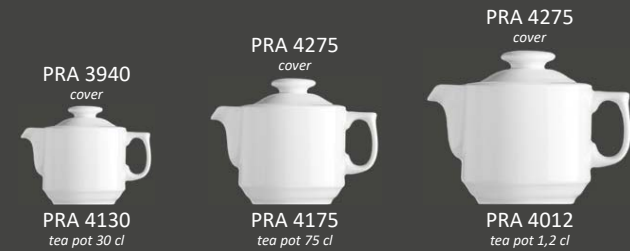

PRA 0233
soup cup 33 cl

PRI 1716
saucer 16 cm

PRA 0239
soup cup 39 cl

PRI 1717
saucer 17 cm

UNI 4526
cover

PRA 4326
suptureen 2,6 l

PRA 4518
cover

PRA 4318
suptureen 1,8 l

PRA 4402
cover

PRA 4302
mustard pot 20 cl

PRI 5000
salt shaker

PRI 5030
pepper shaker

PRA 1212
dip bowl 12 cl

PRA 3310
gravy boat 10 cl

PRA 3940
cover

PRA 3960
cover

PRA 3912
cover

PRA 3840
coffee pot 40 cl

PRA 3860
coffee pot 60 cl

PRA 3712
coffee pot 1,2 l

PRA 3940
cover

PRA 4275
cover

PRA 4275
cover

PRA 4130
tea pot 30 cl