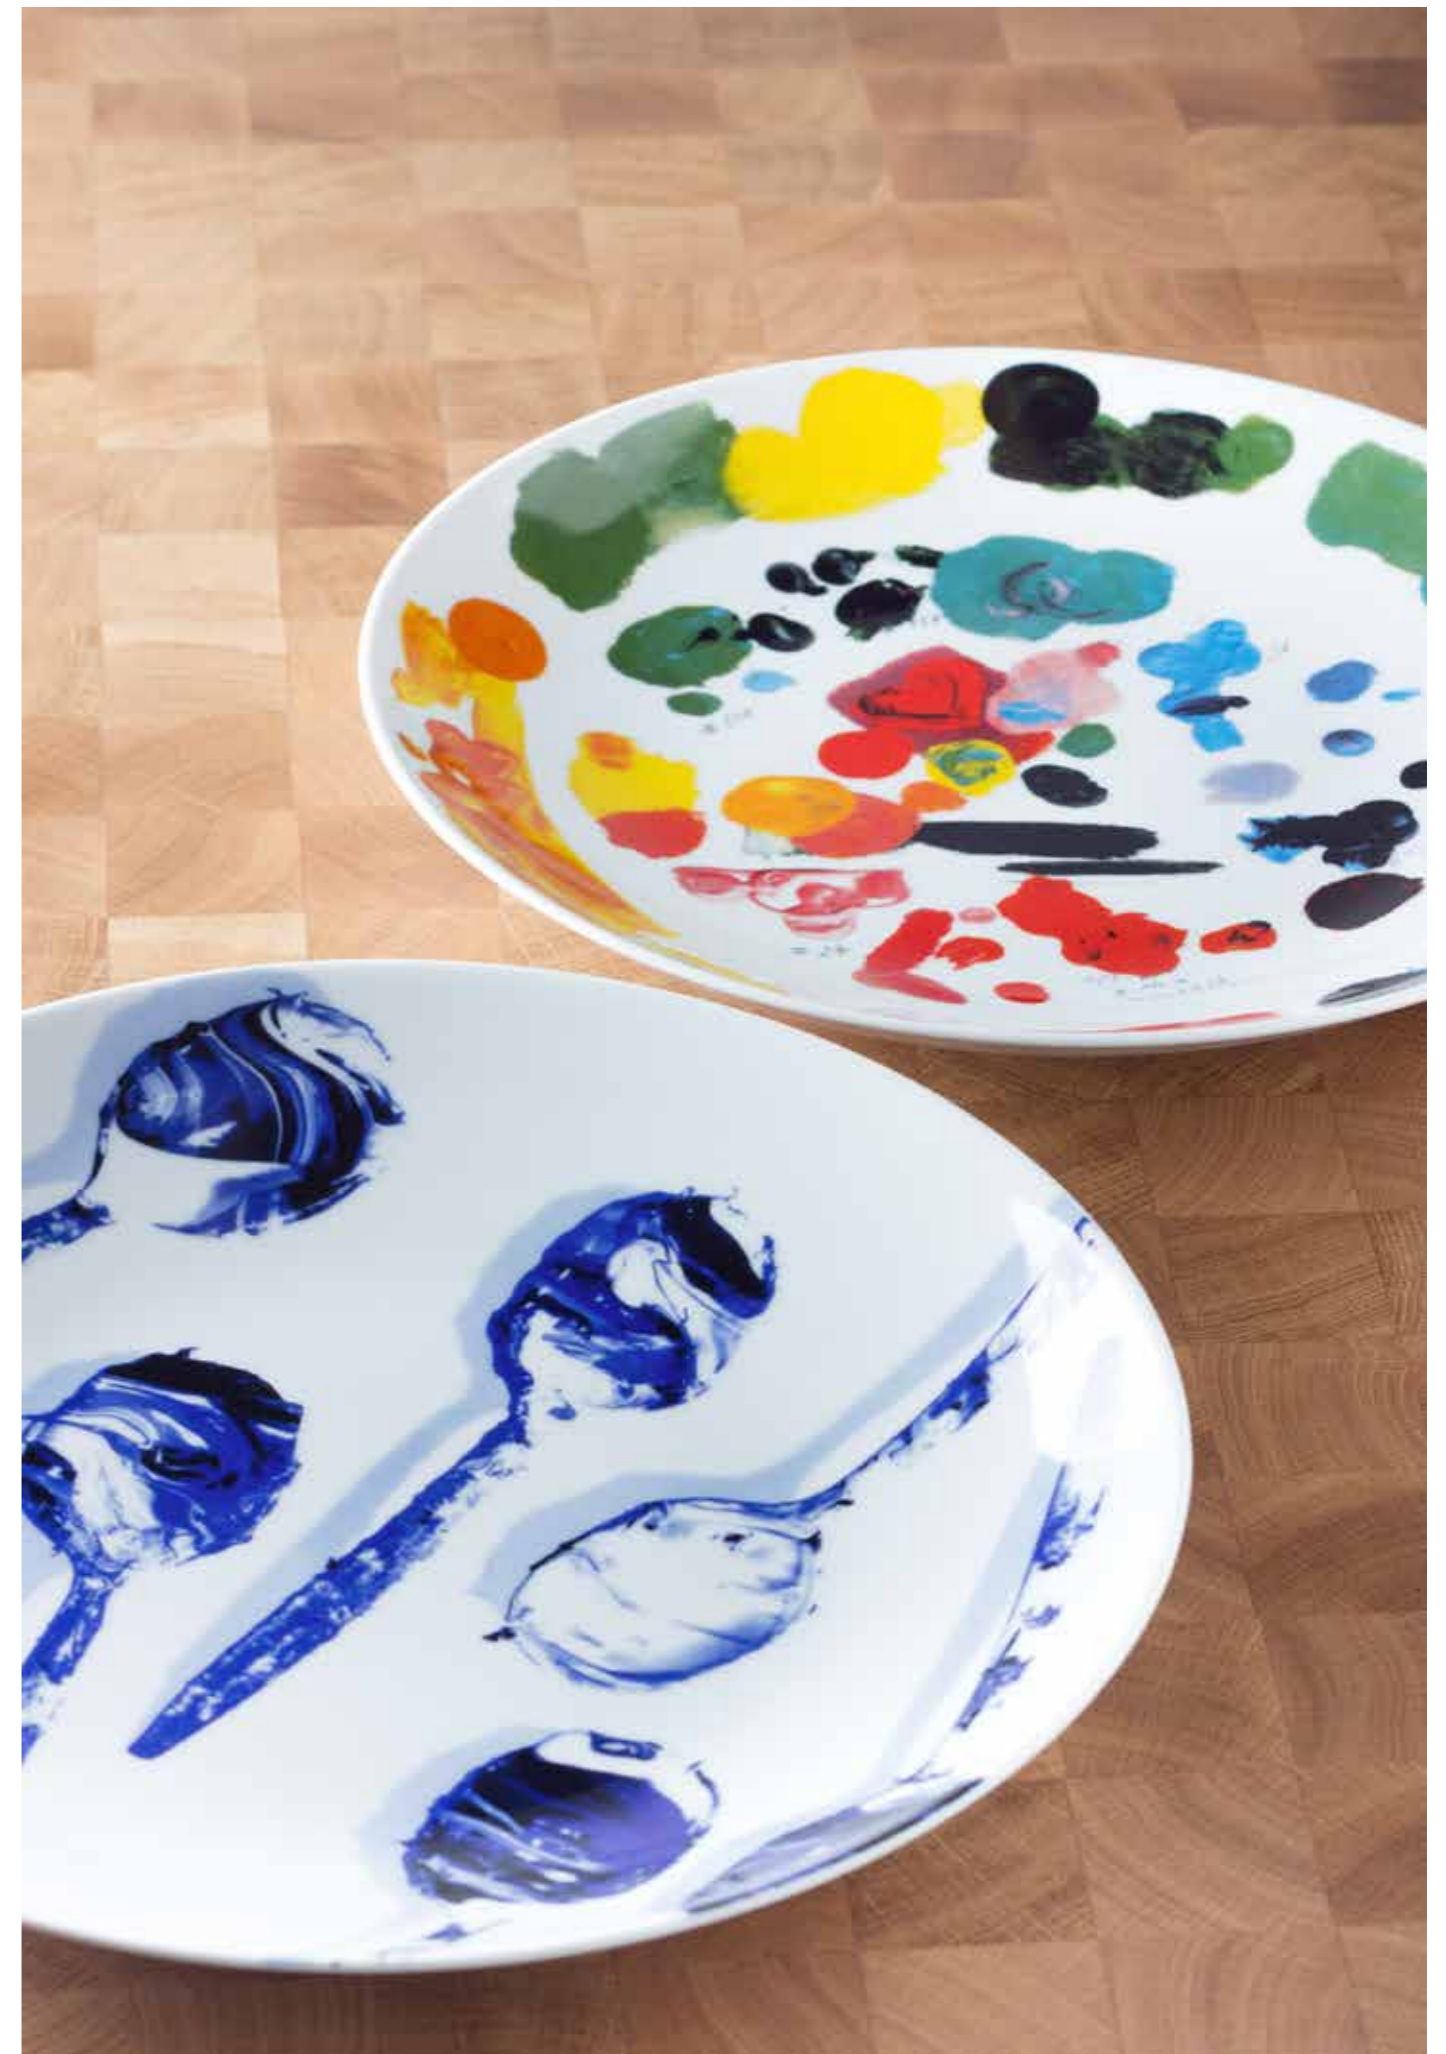

DECORATIONS

logos

All decorated products are fired at the temperature of 1250°C. This temperature makes the decoration inglazed, therefore dishwashing resistant

Alle Dekorationen werden bei 1250°C gebrannt.

Die Dekorationen sind dadurch „inglasur“ und deshalb spülmaschinenfest.