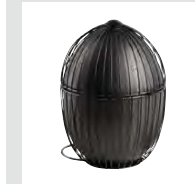

für ca. 35 Eier
for approx. 35 eggs