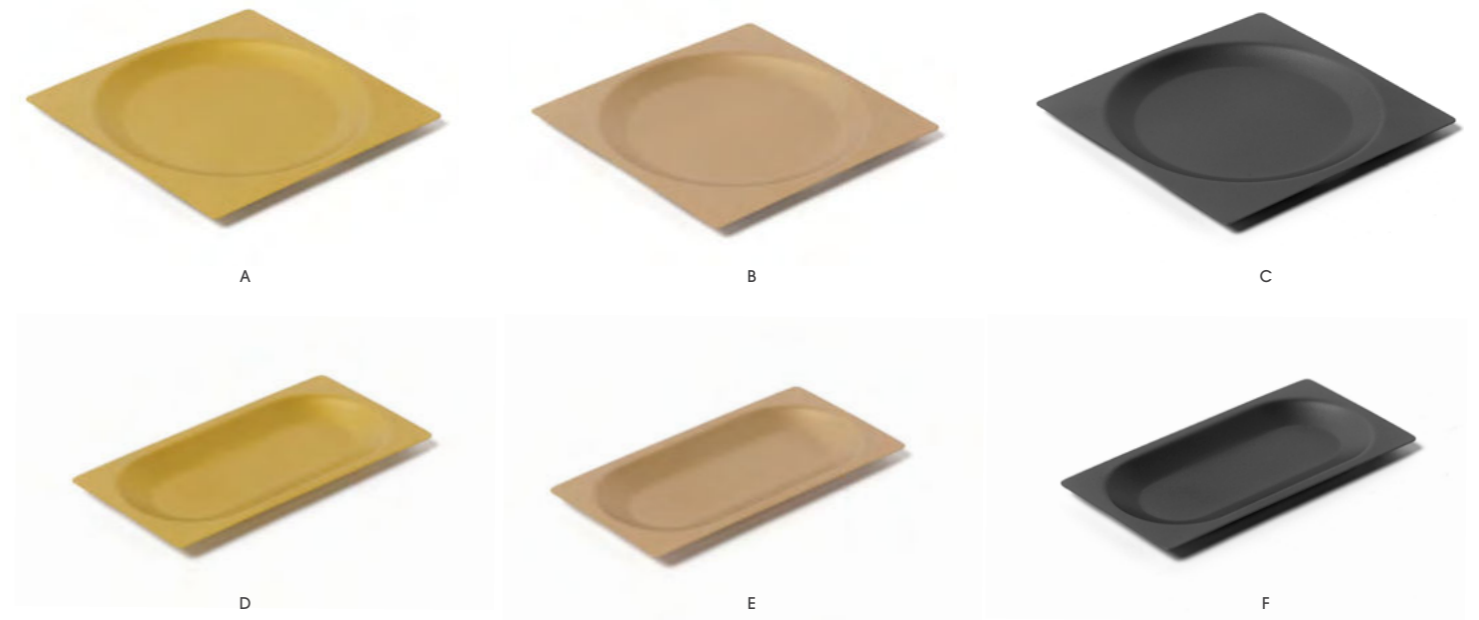

Lab Accessories

Colors