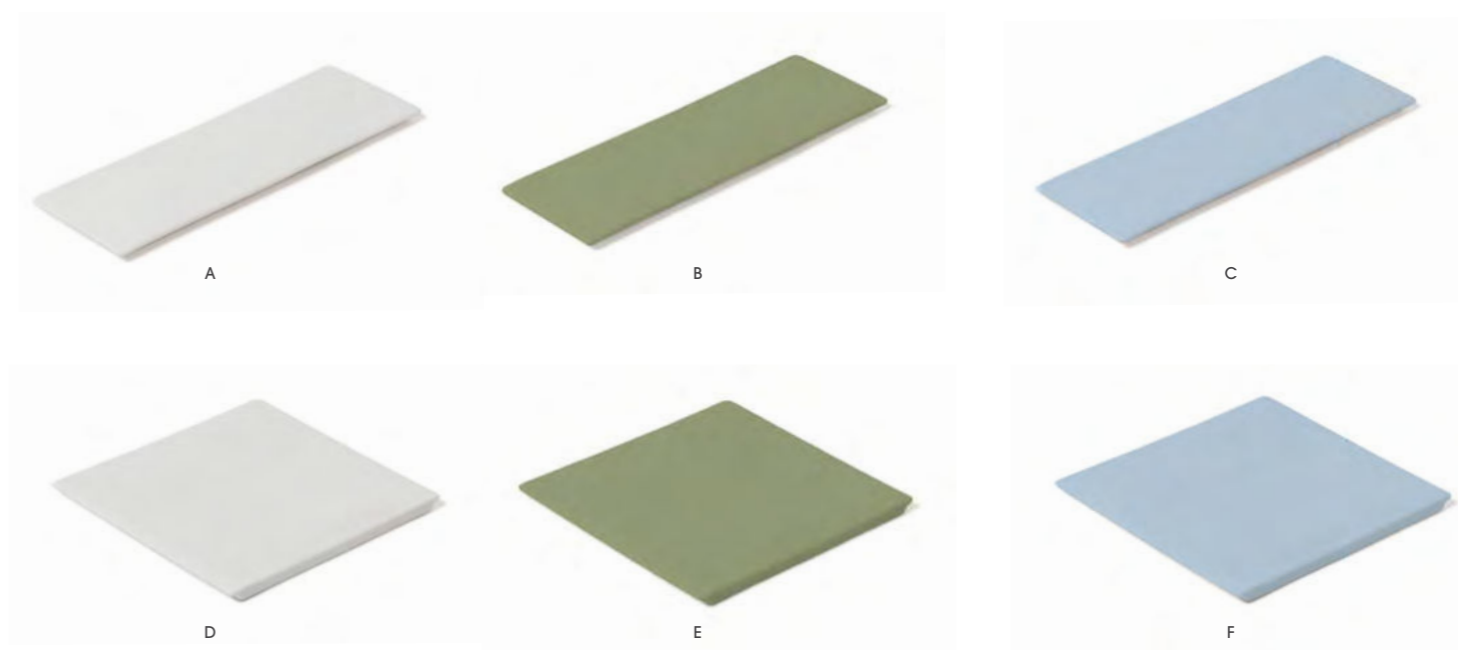

Lab Accessories

Porcelain