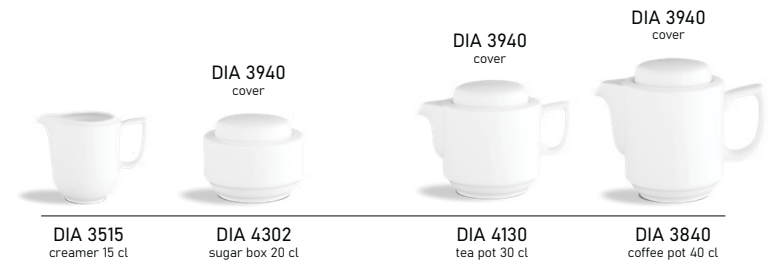

D I A N A

DIA 2131
plate flat 31 cm

DIA 2127
plate flat 27 cm

DIA 2125
plate flat 25 cm

DIA 2121
plate flat 21 cm

DIA 2116
plate flat 16 cm

DIA 1133
soup bowl 33 cl

DIA 1816
saucer 16 cm

DIA 1922
plate deep 22 cm

DIA 1419
bowl 19 cm

PRA 1239
soup bowl 39 cl

PRA 1233
bowl 33 cl

PRA 1212
dip bowl 12 cl

D I A N A

D I A N A

D I A N A