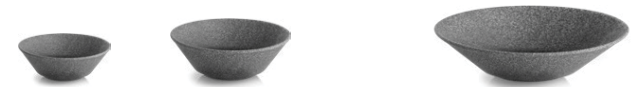

The porcelain collection Granit is indistinguishable from the real granite because of its unique look. It's produced by the new patented technology in the porcelain factory of G. Benedikt in Karlovy Vary. The products are available in rough matt or shiny glazed execution.

## RAW N O . 1

G1Q2120  
plate flat 20 cm

G1Q2124  
plate flat 24 cm

G1Q2126  
plate flat 26 cm

G1Q2129  
plate flat 29 cm

G1Q1415  
bowl 15 cm

G1Q1420  
bowl 20 cm

G1Q1927  
pasta plate 27 cm

## RAW N O . 4

G4Q2116  
plate flat 16 cm

G4Q2120  
plate flat 20 cm

G4Q2124  
plate flat 24 cm

G4Q2126  
plate flat 26 cm

G4Q2129  
plate flat 29 cm

G4Q1415  
bowl 15 cm

G4Q1420  
bowl 20 cm

G4Q1927  
pasta plate 27 cm