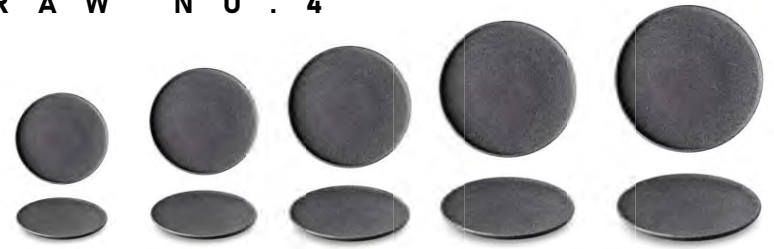

The porcelain collection Granit is indistinguishable from the real granite because of its unique look. It's produced by the new patented technology in the porcelain factory of G. Benedikt in Karlovy Vary. The products are available in rough matt or shiny glazed execution.

## RAW N O . 1

G1Q2120  
plate flat 20 cm

G1Q2124  
plate flat 24 cm

G1Q2126  
plate flat 26 cm

G1Q2129  
plate flat 29 cm

G1Q1415  
bowl 15 cm

G1Q1420  
bowl 20 cm

G1Q1927  
pasta plate 27 cm

## RAW N O . 4

G4Q2116  
plate flat 16 cm

G4Q2120  
plate flat 20 cm

G4Q2124  
plate flat 24 cm

G4Q2126  
plate flat 26 cm

G4Q2129  
plate flat 29 cm

G4Q1415  
bowl 15 cm

G4Q1420  
bowl 20 cm