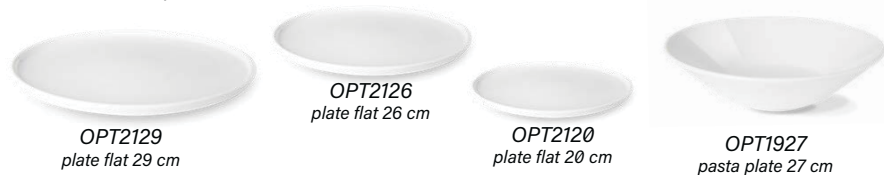

*Optimo*  
hand painted

*Optimo*  
hand painted  
*Spin*

*Optimo*  
hand painted  
*Eddy*

available on these shapes:

available on these shapes:

*Optimo*  
hand painted  
*Picnic*

*Optimo*  
hand painted

available on these shapes:

OPT2129  
plate flat 29 cm

OPT2126  
plate flat 26 cm

OPT1420  
bowl 20 cm

OPT1927  
pasta plate 27 cm

OPT2120  
plate flat 20 cm

OPT1415  
bowl 15 cm

G. Benedikt Karlovy Vary s.r.o.

1. máje 30  
CZ-360 06 Karlovy Vary  
Tel.: + 420 353 406 111  
Fax: + 420 353 406 325  
info@gbkv.cz  
www.gbenedikt.cz