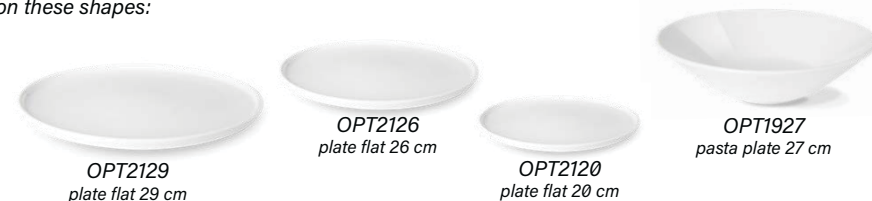

*Optimo*  
hand painted

*Optimo*  
hand painted  
*Spin*

*Optimo*  
hand painted  
*Eddy*

available on these shapes:

available on these shapes:

*Optimo*  
hand painted  
*Picnic*

*Optimo*  
hand painted

available on these shapes:

OPT2129  
plate flat 29 cm

OPT2126  
plate flat 26 cm

OPT1420  
bowl 20 cm

OPT1927  
pasta plate 27 cm

OPT2120  
plate flat 20 cm

OPT1415  
bowl 15 cm

G. Benedikt Karlovy Vary s.r.o.

1. máje 30  
CZ-360 06 Karlovy Vary  
Tel.: + 420 353 406 111  
Fax: + 420 353 406 325  
info@gbkv.cz  
www.gbenedikt.cz