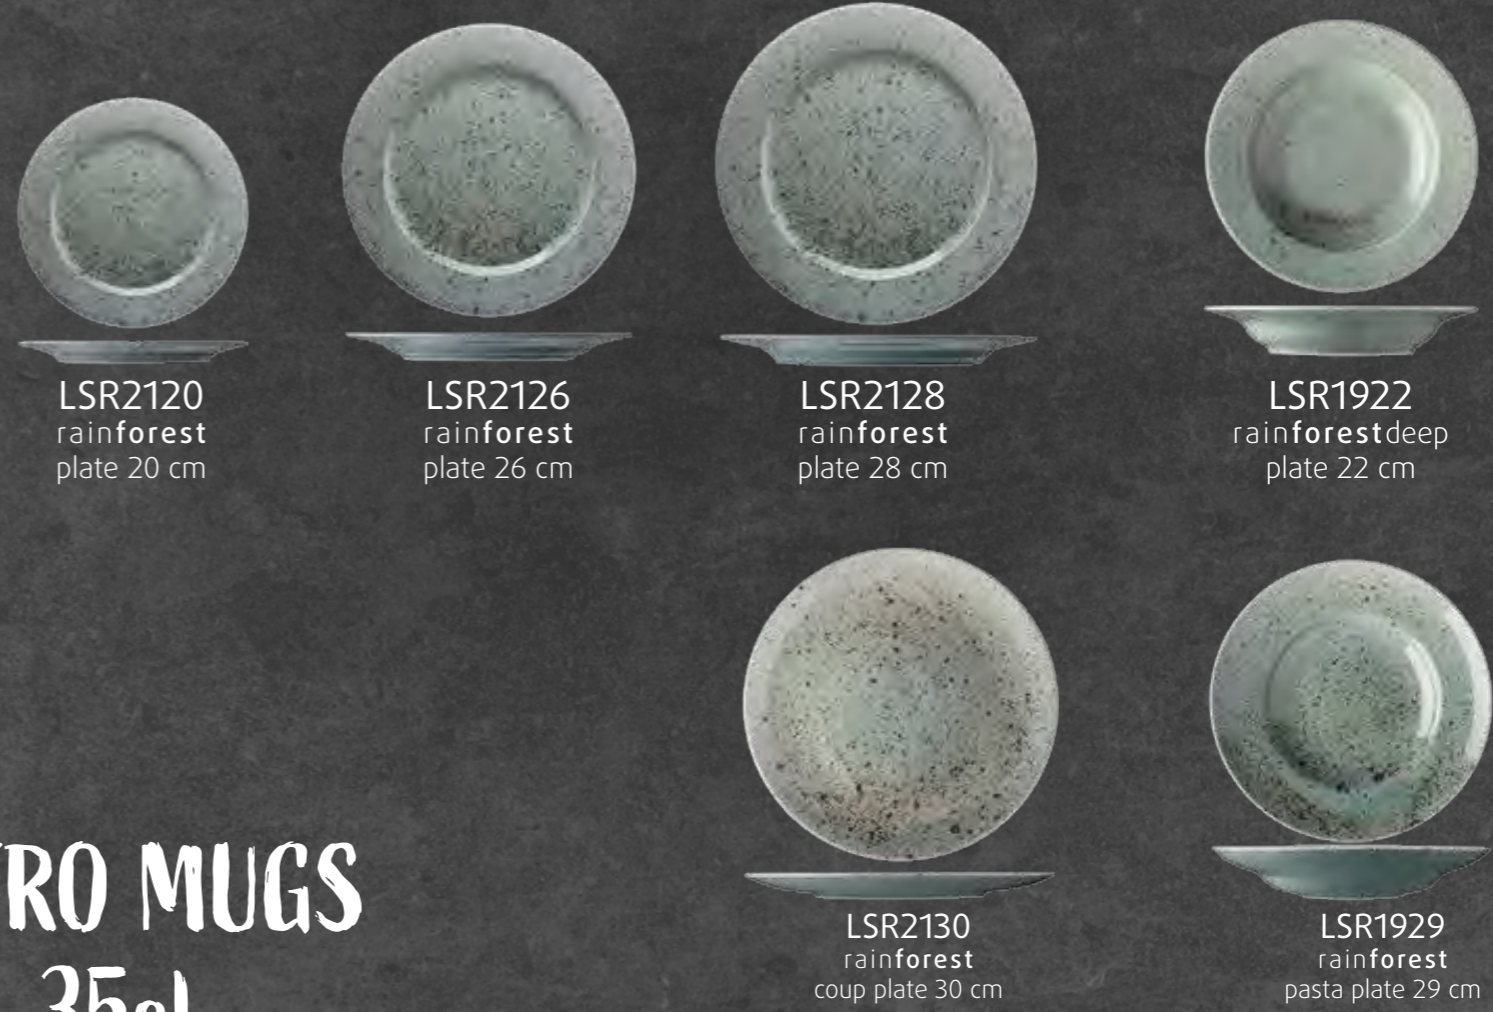

RETRO MUGS 35cl

LSR2120
rainforest
plate 20 cm

LSR2126
rainforest
plate 26 cm

LSR2128
rainforest
plate 28 cm

LSR1922
rainforest deep
plate 22 cm

LSR2130
rainforest
coup plate 30 cm

LSR1929
rainforest
pasta plate 29 cm

new items of Lifestyle

4550
atural
id