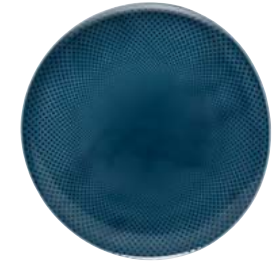

JUNTO

HOTEL & RESTAURANT SERVICE

Bronze

Slate Grey

Aquamarine

White

Pearl Grey

Ocean Blue

Alabaster

Quartz Rose

Dune > NEW

Opal Green

Soft Shell > NEW

STONWARE

FIRED AT 1200°C

The exceptional charm of Junto's reactive glaze lies in the unique appearance of each item. The layer of glaze creates every time different shades especially on the edges of the articles. Depending on the shape, entirely unique speckled structures take form on the ceramic surface.